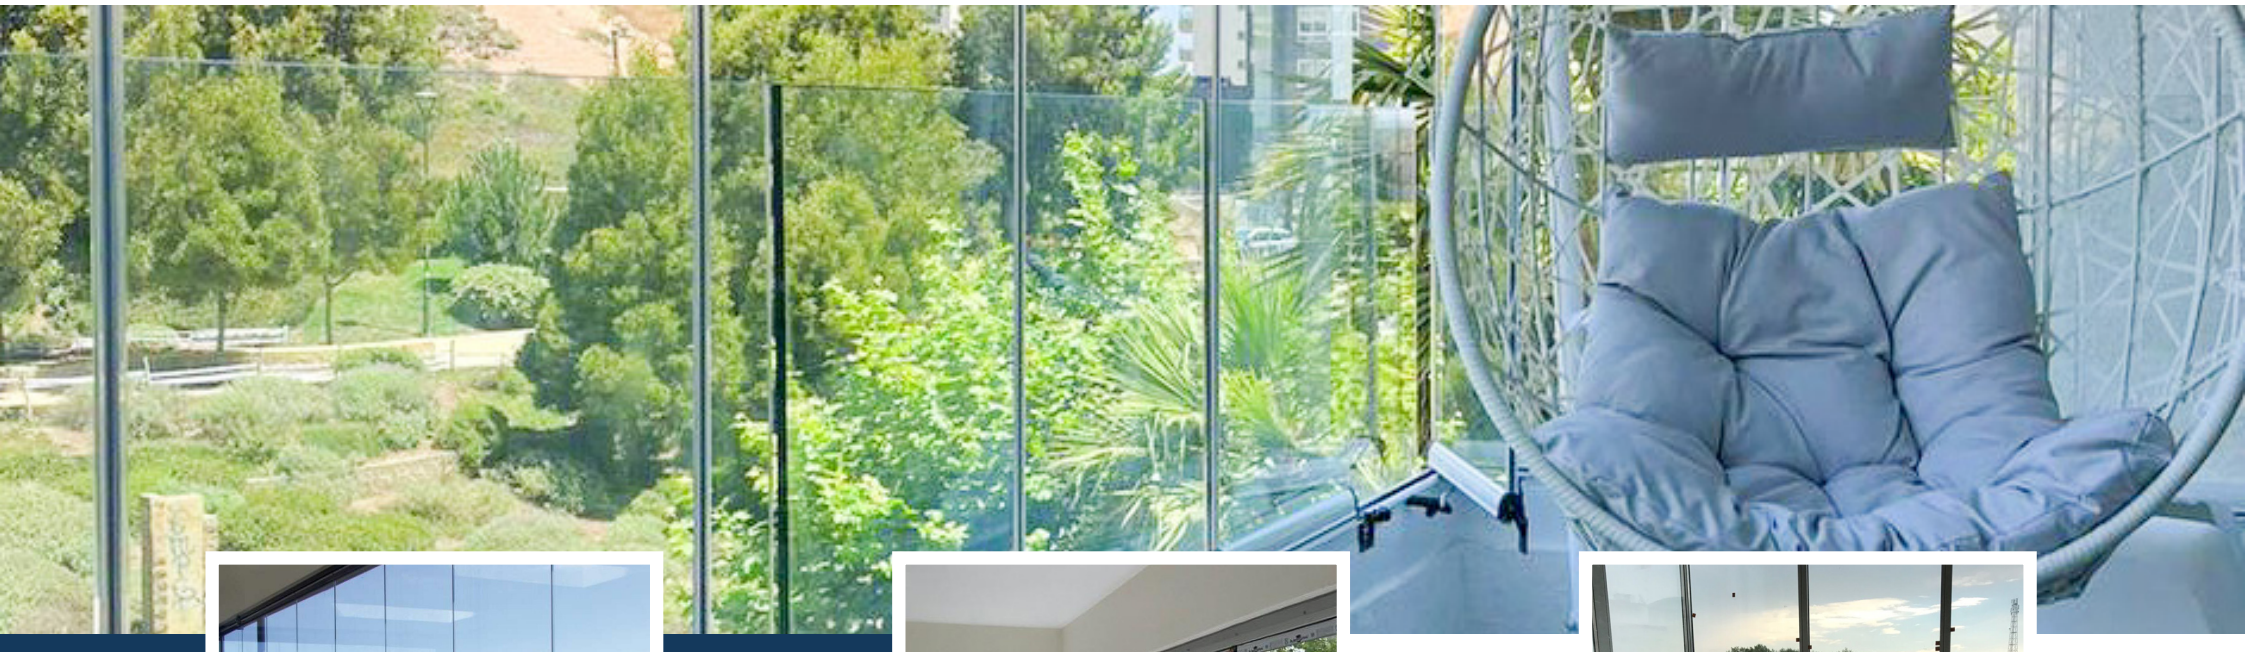

## Economic Single Glazed Sliding Folding Glass Balcony System

### Statu Optima / Tango

“Statu Glass Balcony” is the brand of economic glass balcony systems. In other words, we take the regular glass balcony system to one step further with its quality and 2-year warranty. With Optima and Tango systems, you can have a quality glass balcony without worrying about price.